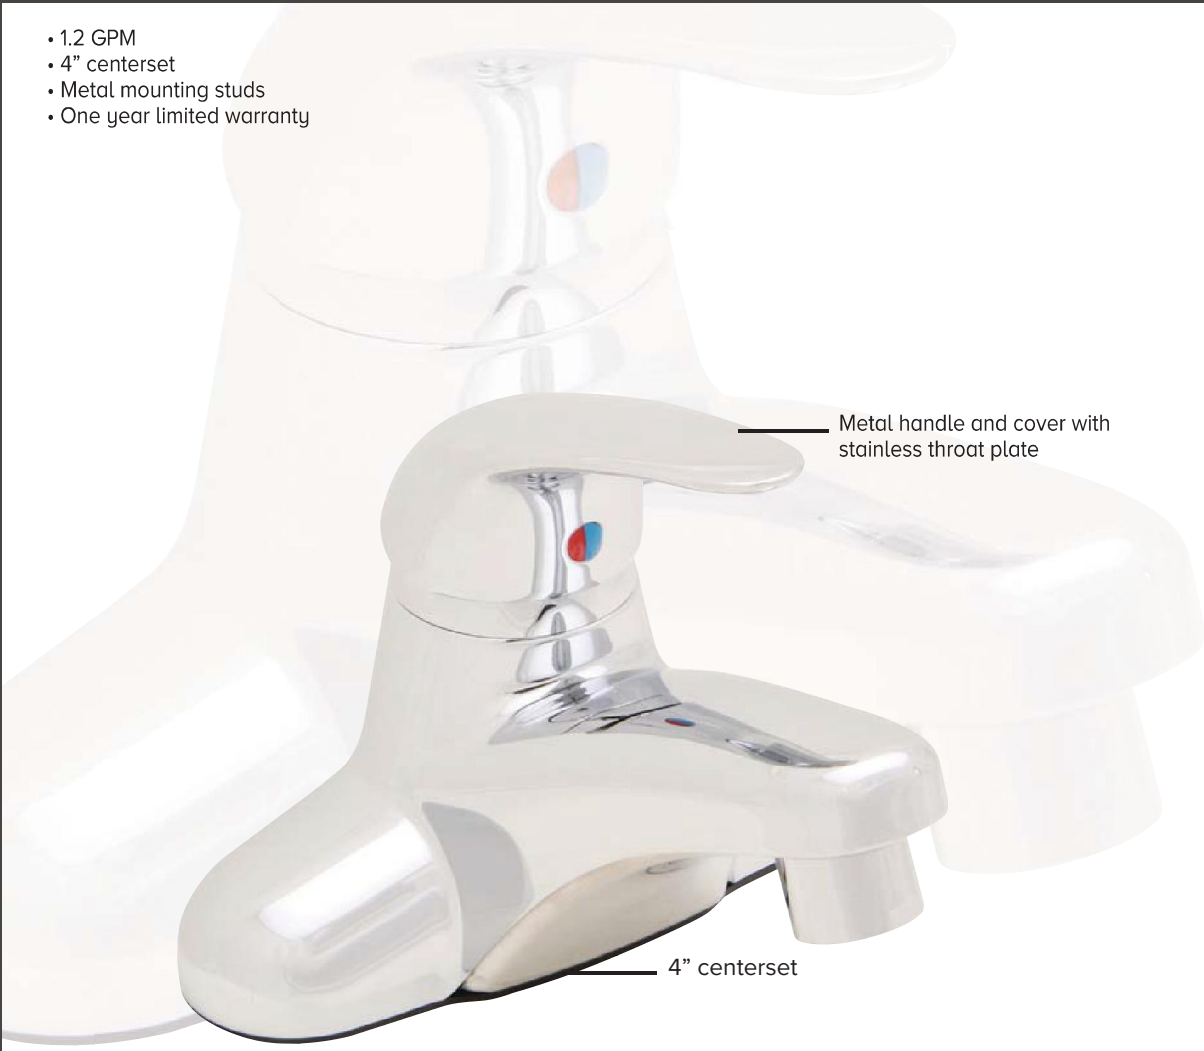

CAT# EC00330

Encore Twin Handle Lavatory Faucet
Chrome, Clear Acrylic Handles with Pop-Up

CAT# EC01320

Chrome, Clear Acrylic Handles less Pop-Up

CAT# EC00320

SIMPLICITY SINGLE HANDLE LAVATORY FAUCET

- 1.2 GPM
- 4" centerset
- Metal mounting studs
- One year limited warranty