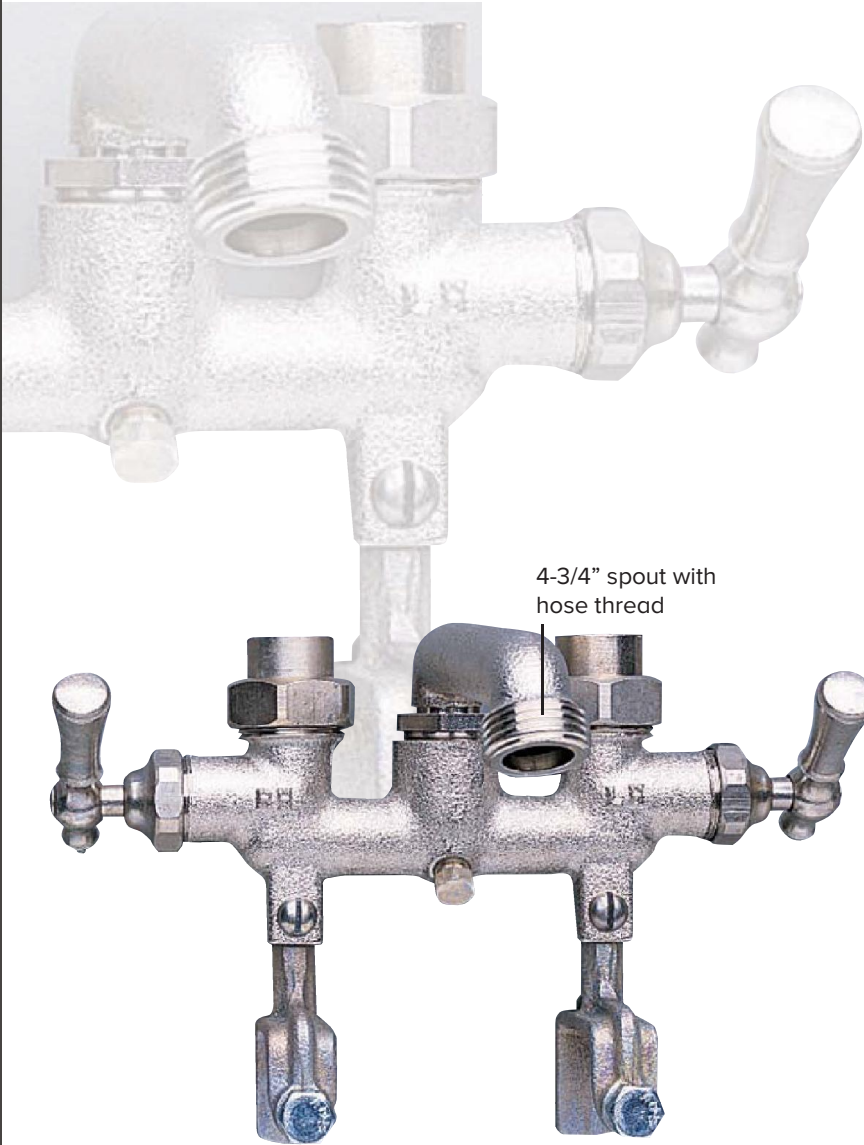

- Heavy brass body, spout and lever handles
- 1/2" IP & sweat brass dual union connection
- Cast brass brackets with screw
- 3-1/2" centers - top supply
- Brass stems with double acme threads
- 4-3/4" spout with hose thread