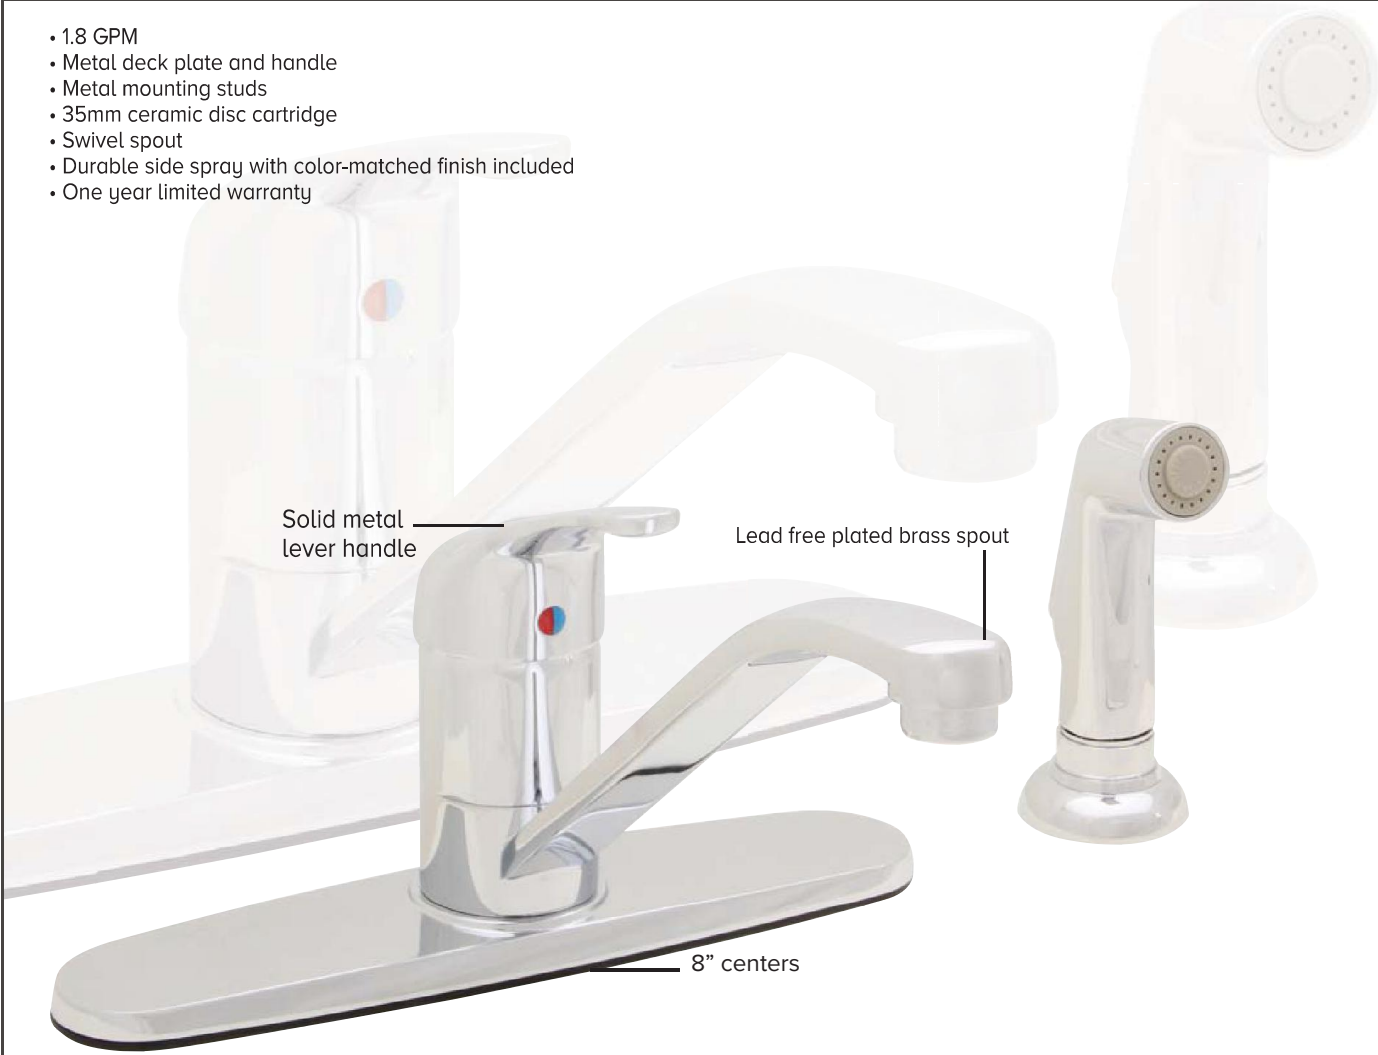

CAT# EKC0330

Encore Kitchen Faucet w/ D-Tube Spout Chrome, less Spray

CAT# EKC0350

1.8 gpm water saving aerator

ADA Compliant

Manufactured

SIMPLICITY SINGLE HANDLE KITCHEN FAUCET

- 1.8 GPM
- Metal deck plate and handle
- Metal mounting studs
- 35mm ceramic disc cartridge
- Swivel spout
- Durable side spray with color-matched finish included
- One year limited warranty