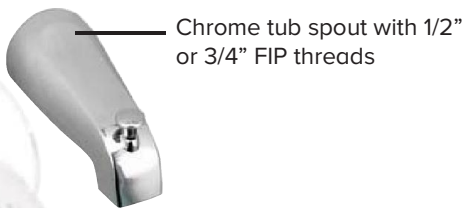

Chrome tub spout with 1/2" or 3/4" FIP threads

Essence Two Handle Tub & Shower Chrome

CAT# EST0330