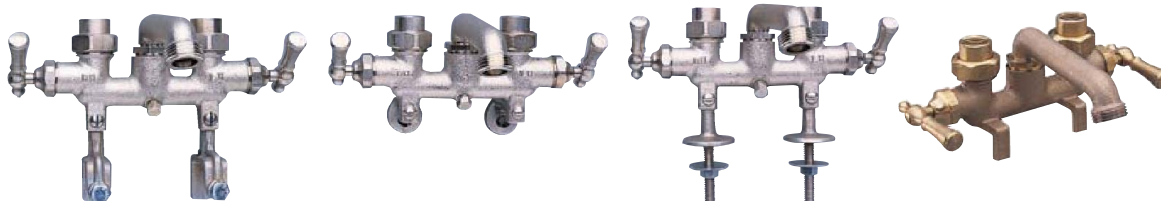

FINALE LAUNDRY FAUCETS WITH COMPRESSION STEMS

Page A-53

50212

50215

50214

50210

REMODEL PLATES

Page A-53

8542903

8542904

8542905

8542901