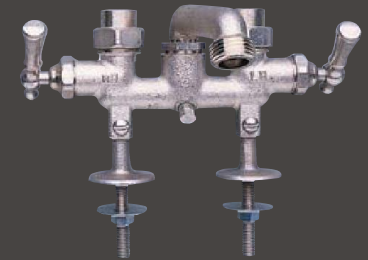

CAT# 50214

Finale Laundry Faucet with Compression Stems
Rough Brass, Clamp-On