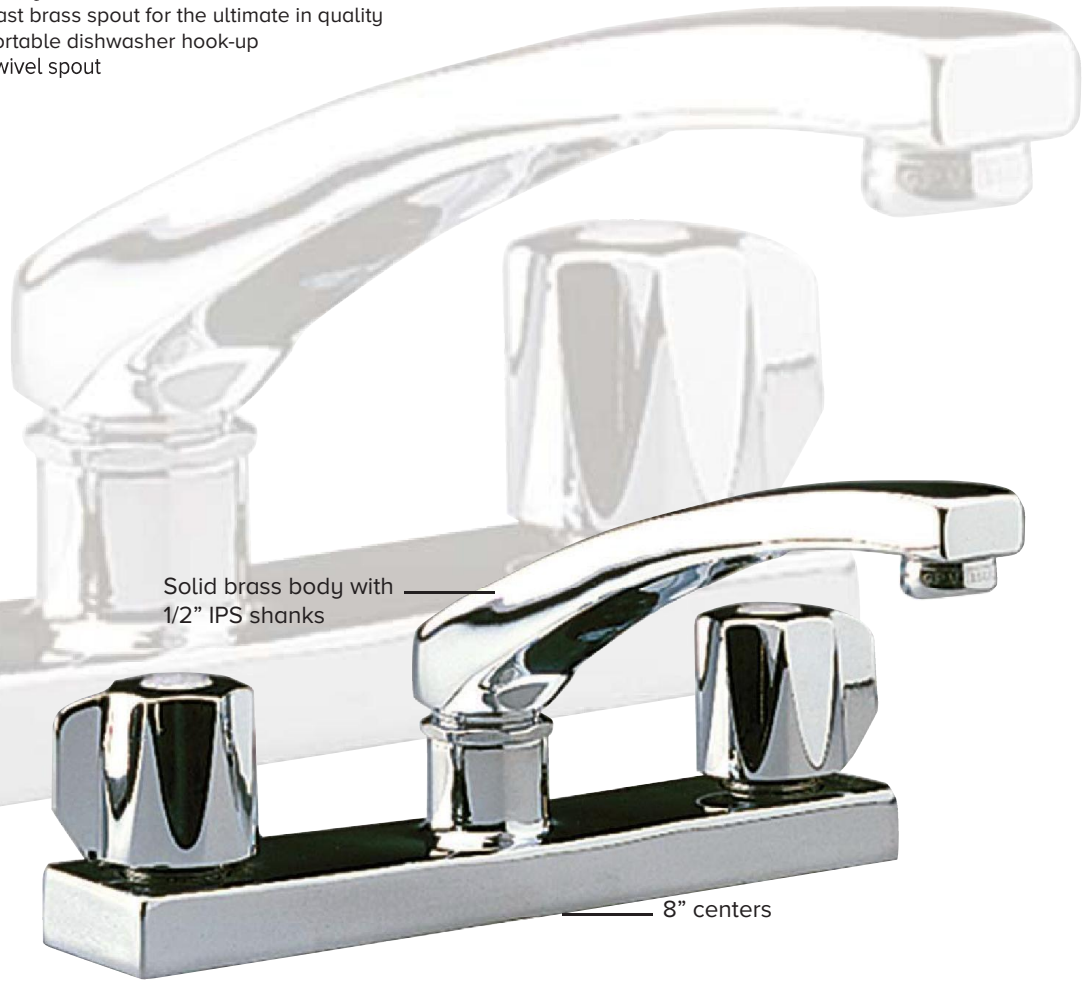

ADA Compliant

Finale Pull-Down Kitchen Faucet **A-6**

FINALE SINGLE HANDLE KITCHEN FAUCET WITH SPRAY

- 1.8 GPM
- Removable escutcheon supplied
- Solid brass faucet body with E-Z mount nut
- Swivel spout
- Side spray included
- 3 hole, 8" centers on single handle installation
- Spray cap included for less spray applications

FINALE TWIN HANDLE KITCHEN FAUCET

- 1.8 GPM
- Heavy basin rosettes and solid brass lock nuts included
- Cast brass spout for the ultimate in quality
- Portable dishwasher hook-up
- Swivel spout

Solid brass body with
1/2" IPS shanks