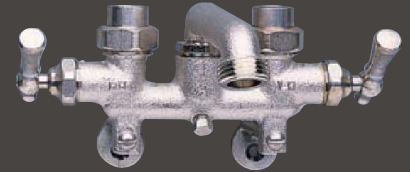

CAT# 50215

Finale Laundry Faucet with Compression Stems
Satin Chrome, Ledge Mount