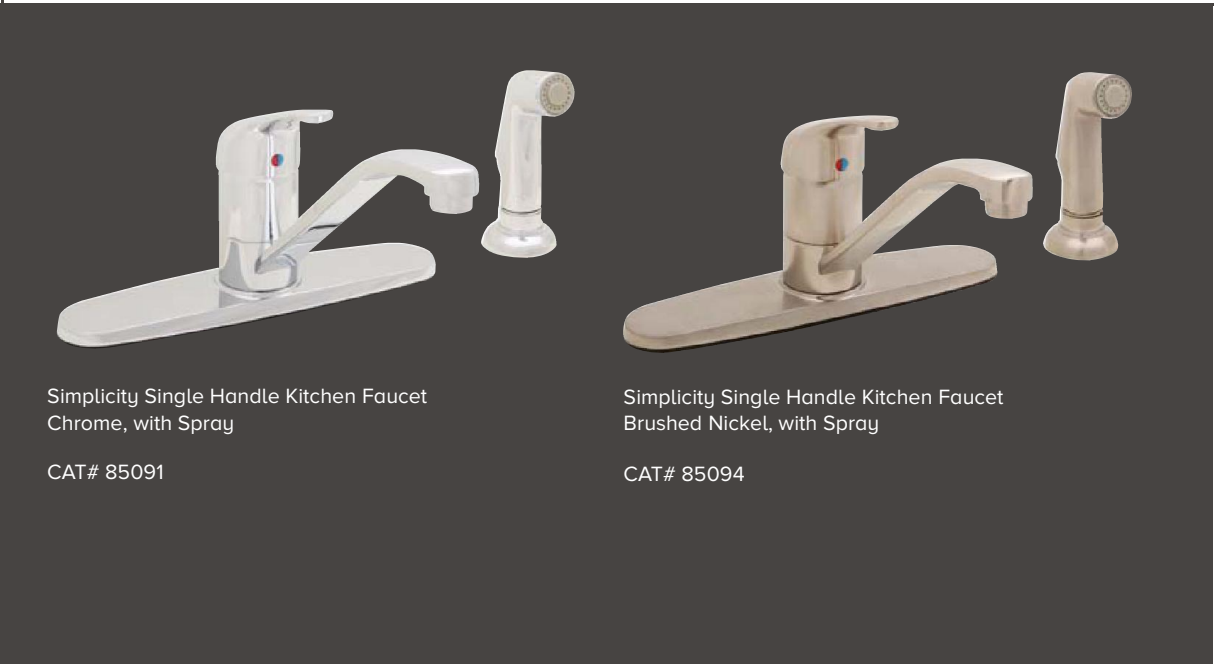

CAT# EKC0330

Encore Kitchen Faucet w/ D-Tube Spout Chrome, less Spray

CAT# EKC0350

1.8 gpm water saving aerator

ADA Compliant

Manufactured

SIMPLICITY SINGLE HANDLE KITCHEN FAUCET

- 1.8 GPM
- Metal deck plate and handle
- Metal mounting studs
- 35mm ceramic disc cartridge
- Swivel spout
- Durable side spray with color-matched finish included
- One year limited warranty