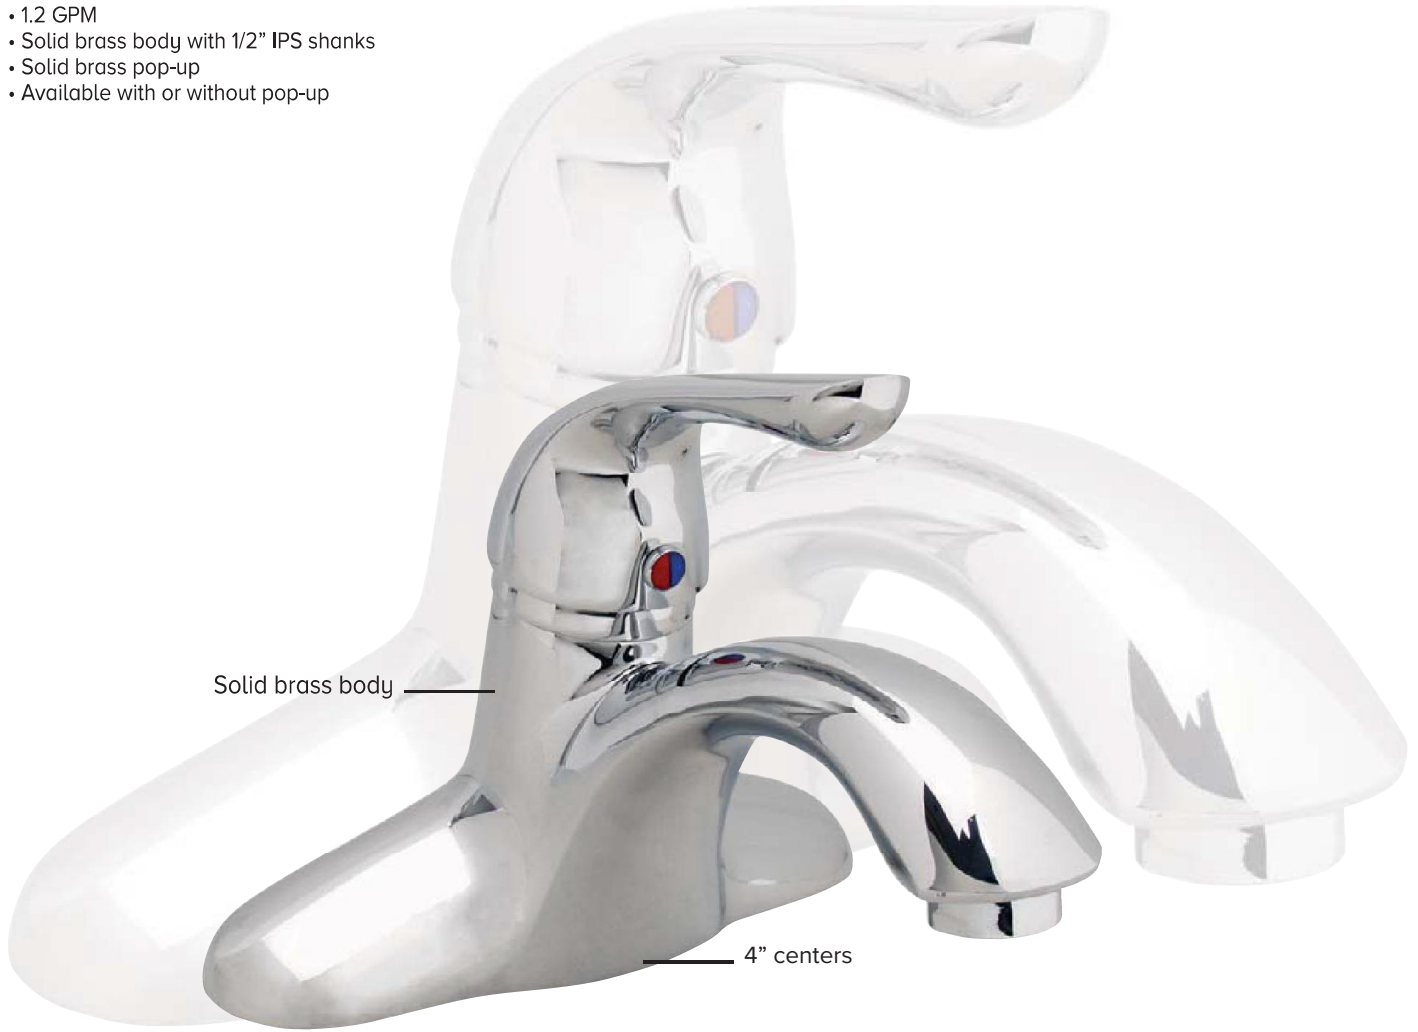

CAT# 86441

CAT# 53572

Long 1/4 Turn
Washerless Ceramic
Disk Cartridge

1.2 1.2 gpm water saving aerator

Artis Wide Spread Lavatory Faucet **A-24**

FINALE SINGLE HANDLE LAVATORY FAUCET

- 1.2 GPM
- Solid brass body with 1/2" IPS shanks
- Solid brass pop-up
- Available with or without pop-up